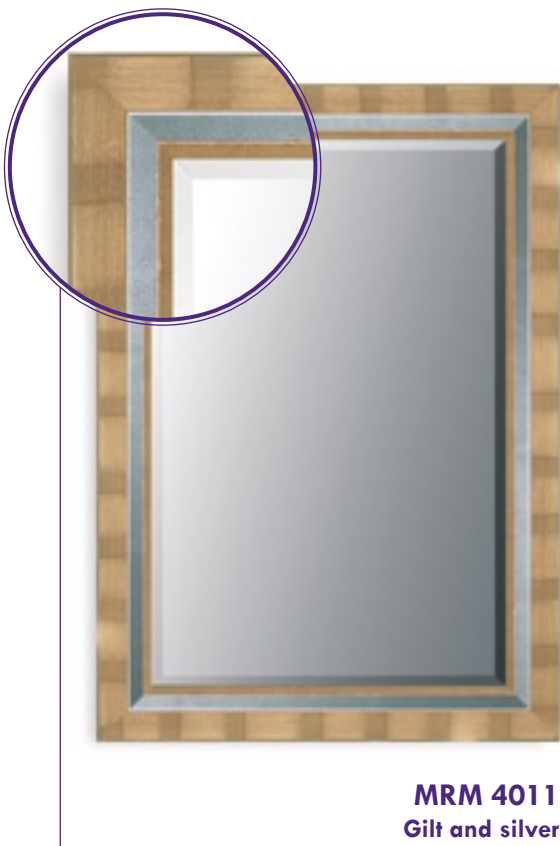

MRM 4011
Gilt and silver

REF	GLASS SIZE inches/mm	OVERALL SIZE inches/mm
MRM4011-05	30 X 20/762 X 508	34 X 24/864 X 610
MRM4011-06	36 X 24/914 X 610	40 X 28/1016 X 712
MRM4011-07	45 X 24/1143 X 610	49 X 28/1245 X 812
MRM4011-08	40 X 30/1016 X 762	44 X 34/ 118 X 864
MRM4011-09	45 X 35/1143 X 889	49 X 40/1245 X 1016
MRM4011-10	46 X 12/1168 X 305	50 X 16/1270 X 407