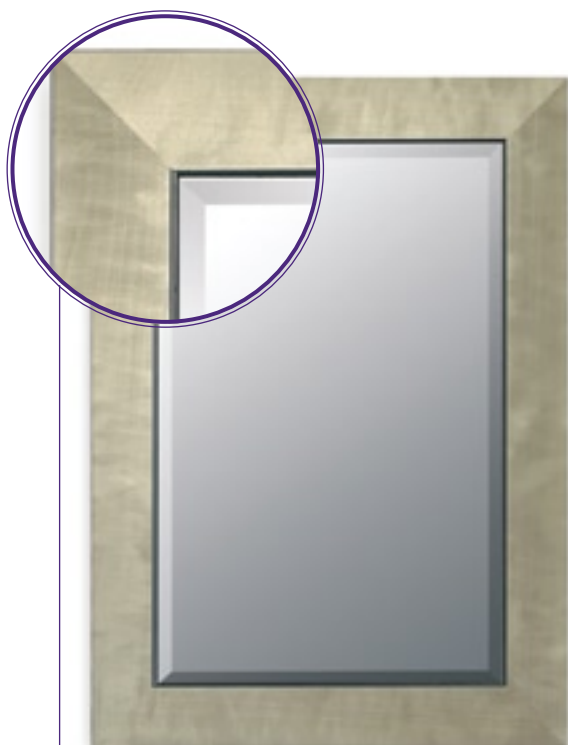

MRM 443/S

REF	GLASS SIZE inches/mm	OVERALL SIZE inches/mm
MRM443/S-05	30 X 20/762 X 508	35 X 25/889 X 635
MRM443/S-06	36 X 24/914 X 610	41 X 29/1042 X 737
MRM443/S-07	45 X 24/1143 X 610	50 X 29/1270 X 737
MRM443/S-08	40 X 30/1016 X 762	45 X 35/1143 X 889
MRM443/S-09	45 X 36/1143 X 914	50 X 41/1270 X 1041
MRM443/S-10	46 X 12/1168 X 305	51 X 17/1295 X 432