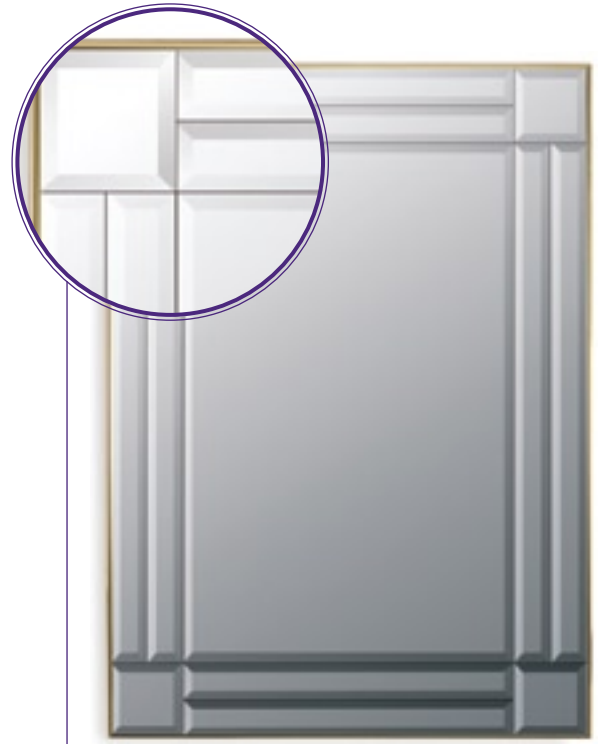

Midland Reproduction Mirrors offer one of the most comprehensive range of mirrors available from a single source. From large, traditional and highly ornate overmantles to smaller, minimalist designs - in a nutshell, a range of mirrors to suit all size requirements and decorative themes.

The majority of our mirrors are made in the UK.

**ART 1005/B**

Gilt leaf with Antique silver glass edge

REF	OVERALL SIZE inches/mm
ART1005/B	48 X 32/1220 X 813

**MRM 1404/G**

Gilt or silver leaf edge

REF	OVERALL SIZE inches/mm
MRM 1404	50 X 36/1270 X 915
MRM 1414	40 X 29/1016 X 737

**MRM 151/G**

REF	GLASS SIZE inches/mm	OVERALL SIZE inches/mm
MRM151/G-05	30 X 20/762 X 508	35 X 25/889 X 635
MRM151/G-06	36 X 24/915 X 610	41 X 29/1042 X 737

**MRM 1408/G**

REF	OVERALL SIZE inches/mm
MRM1408	26 X 36/661 X 915
MRM1408-06	42 X 30/1070 X 770
MRM1408L	60 X 24/1524 X 610